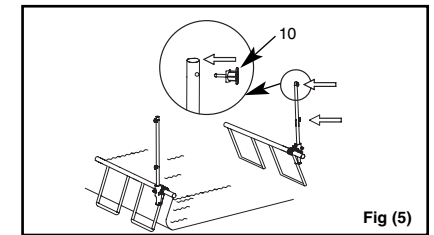

Fig (4)

6. Attach one side of the Volleyball Net (11) starting from the top Volleyball Net Fastener (10) and then the bottom fastener. Loop the rope around the fastener (10) several times and secure the end of the rope to the two notches in the fastener. **NOTE:** Adjust the length of the rope to be looped around the fasteners depending on the size of the pool. Repeat this procedure for the other pole.