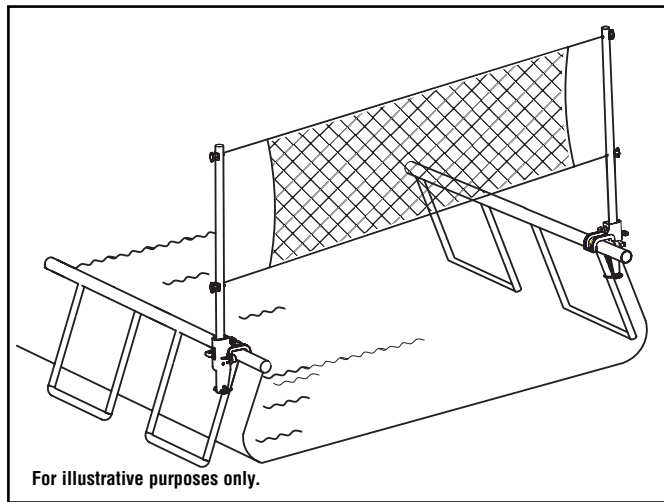

INTEX® OWNER'S MANUAL

Pool Volleyball Set for Intex® Rectangular Metal Frame Pools and Intex® Rectangular Ultra Frame Pools

IMPORTANT SAFETY RULES

Read, Understand and Follow All Instructions Carefully Before Installing and Using this Product.

⚠ WARNING

- POOL AND POOL ACCESSORIES ARE TO BE ASSEMBLED AND DISASSEMBLED BY ADULTS ONLY.
- USE ONLY UNDER COMPETENT SUPERVISION.
- WHEN NOT IN USE REMOVE FROM THE POOL AND STORE IN A SAFE PLACE INDOORS.
- DO NOT USE DURING WINDY AND GUSTY DAYS.
- FOLLOW THESE RULES TO AVOID SERIOUS INJURY OR PROPERTY DAMAGE.
- USE ONLY MANUFACTURER SUPPLIED BALLS. PROFESSIONAL ATHLETIC BALLS ARE NOT RECOMMENDED.
- YOU MUST FIRST SET UP AND FILL THE POOL WITH WATER FOLLOWING THE POOL OWNER'S MANUAL BEFORE INSTALLING.
- DO NOT CLIMB, HANG, PULL, PUSH OR GRAB ANY PART OF THE STRUCTURE. THE STRUCTURE IS NOT DESIGNED TO SUPPORT USER BODY WEIGHT.
- REMOVE THE STRUCTURE BEFORE PLACING A POOL COVER OVER THE POOL.

ALWAYS FOLLOW ALL SAFETY RULES. CARELESSNESS, OR LACK OF ATTENTION, CAN HAVE SERIOUS CONSEQUENCES, SUCH AS PARALYSIS OR OTHER PERMANENT INJURIES.

For illustrative purposes only.

SAVE THESE INSTRUCTIONS

PARTS LIST

1		2		3		4	
5		6		7		8	
9		10		11			

NOTE: Drawings for illustration purpose only. May not reflect actual product. Not to scale.

PARTS REFERENCE

Before assembling your product, please take a few minutes to check the contents and become familiar with all the parts.