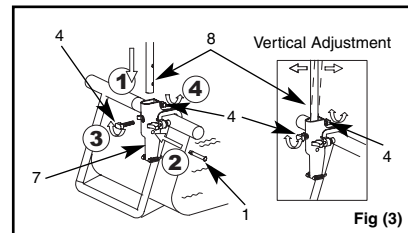

Fig (2)

Fig (3)

SAVE THESE INSTRUCTIONS

Set Up Instructions (cont.)

4. Attach two volleyball net fasteners (10) to the volleyball pole. Ensure the volleyball net fasteners (10) are facing outward.