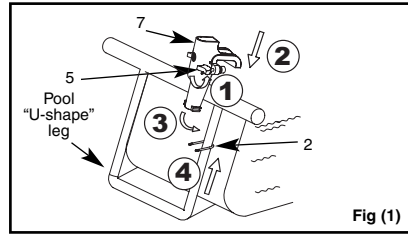

Set Up Instructions

IMPORTANT: Before proceeding to the next step ensure the pool is fully set up and filled with water following the pool owner's manual.

1. Fully open the two dovetail screws (5) and attach a pole bracket (7) and a U-bolt (2) to a rectangular metal frame pool center "U-shape" leg along the length of the pool. Make sure the pole bracket (7) is securely attached to the "U-shape" leg.

2. Secure the pole bracket (7) to the "U-shape" leg with the U-bolt (2) and two nuts (3). Clockwise tighten the dovetail screws (5) using your fingers only. **NOTE:** Do not over tighten or use tool such as pliers.