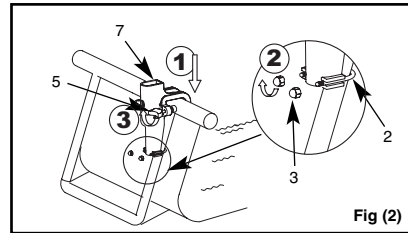

Fig (1)

3. Insert the assembled volleyball pole into the pole bracket (7). Secure the pole to the bracket with a long Pin (1). Clockwise screw in the two control screws (4) to adjust the pole vertically position. **NOTE:** Adjust the pole inclination by adjusting the two control screws (4). Do not over tighten or use tool such as pliers.