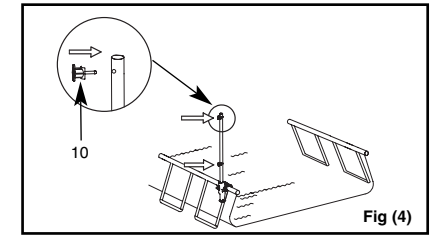

5. Locate the opposite "U JOINT" and attach the second pole bracket (7) to the "U JOINT", repeat steps #1 to #4.