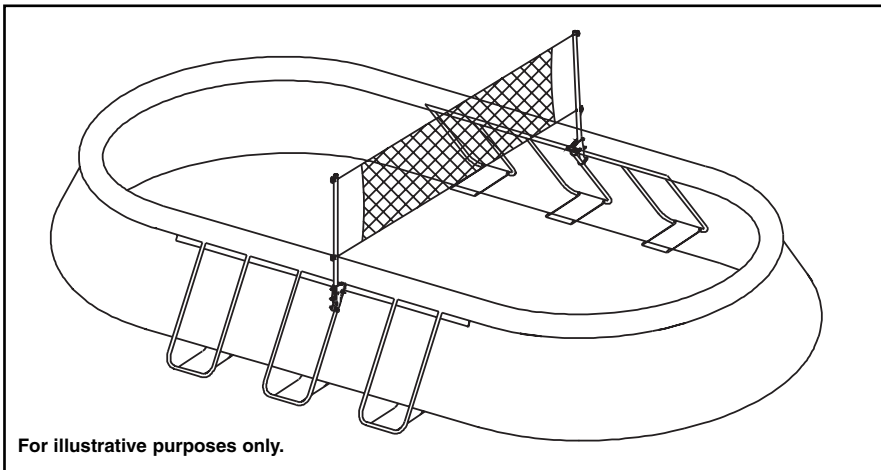

INTEX® OWNER'S MANUAL

Pool Volleyball Set for Intex® Oval Pools

IMPORTANT SAFETY RULES

Read, Understand and Follow All Instructions Carefully Before Installing and Using this Product.

⚠ WARNING

- POOL AND POOL ACCESSORIES ARE TO BE ASSEMBLED AND DISASSEMBLED BY ADULTS ONLY.
- USE ONLY UNDER COMPETENT SUPERVISION.
- WHEN NOT IN USE REMOVE FROM THE POOL AND STORE IN A SAFE PLACE INDOORS.
- DO NOT USE DURING WINDY AND GUSTY DAYS.
- FOLLOW THESE RULES TO AVOID SERIOUS INJURY OR PROPERTY DAMAGE.
- USE ONLY MANUFACTURER SUPPLIED BALLS. PROFESSIONAL ATHLETIC BALLS ARE NOT RECOMMENDED.
- YOU MUST FIRST SET UP AND FILL THE POOL WITH WATER FOLLOWING THE POOL OWNER'S MANUAL BEFORE INSTALLING.
- DO NOT CLIMB, HANG, PULL, PUSH OR GRAB ANY PART OF THE STRUCTURE. THE STRUCTURE IS NOT DESIGNED TO SUPPORT USER BODY WEIGHT.
- REMOVE THE STRUCTURE BEFORE PLACING A POOL COVER OVER THE POOL.

ALWAYS FOLLOW ALL SAFETY RULES. CARELESSNESS, OR LACK OF ATTENTION, CAN HAVE SERIOUS CONSEQUENCES, SUCH AS PARALYSIS OR OTHER PERMANENT INJURIES.

For illustrative purposes only.

SAVE THESE INSTRUCTIONS

PARTS LIST

1		2		3		4	
5		6		7		8	
9		10		11			

NOTE: Drawings for illustration purpose only. May not reflect actual product. Not to scale.

PARTS REFERENCE

Before assembling your product, please take a few minutes to check the contents and become familiar with all the parts.