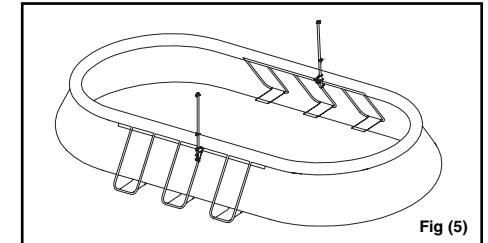

Set Up Instructions

IMPORTANT: Before proceeding to the next step ensure the pool is fully set up and filled with water following the pool owner's manual.

1. Attach a Pole Bracket (2), a U-Bolt (5) and a U-Bolt A (4) to the oval pool center "U-shape" leg along the length of the pool. Make sure the Pole Bracket (2) is securely attached to the "U-shape" leg.

2. Secure the Pole Bracket (2) to the "U-shape" leg with the U-bolt (5), U-bolt A (4) and four Nuts (6).

3. Attach two Volleyball Net Fasteners (9) to the Volleyball Pole (7). Ensure the Volleyball Net Fasteners (9) are facing outward.

SAVE THESE INSTRUCTIONS

Set Up Instructions (cont.)

4. Insert the assembled volleyball pole into the Pole Bracket (2). Secure the pole to the bracket with a Long Pin (3). Clockwise screw in the two Control Screws (1) to adjust the pole vertically position.

NOTE: Adjust the pole inclination by adjusting the two Control Screws (1). Do not over tighten or use tool such as pliers.

5. Locate the opposite "U-shape" leg and attach the second Pole Bracket (2) to the "U-shape" leg, repeat steps #1 to #4.

6. Attach one side of the Volleyball Net (10) starting from the top Volleyball Net Fastener (9) and then the bottom fastener. Loop the rope around the fastener (9) several times and secure the end of the rope to the two notches in the fastener. **NOTE:** Adjust the length of the rope to be looped around the fasteners depending on the size of the pool. Repeat this procedure for the other pole.

SAVE THESE INSTRUCTIONS