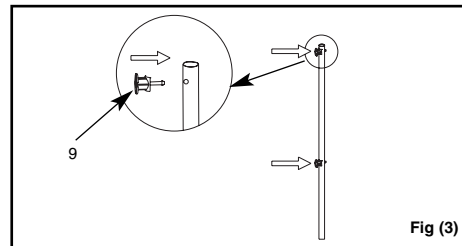

Set Up Instructions

IMPORTANT: Before proceeding to the next step ensure the pool is fully set up and filled with water following the pool owner's manual.

1. Attach a Pole Bracket (2), a U-Bolt (5) and a U-Bolt A (4) to the oval pool center "U-shape" leg along the length of the pool. Make sure the Pole Bracket (2) is securely attached to the "U-shape" leg.

2. Secure the Pole Bracket (2) to the "U-shape" leg with the U-bolt (5), U-bolt A (4) and four Nuts (6).

3. Attach two Volleyball Net Fasteners (9) to the Volleyball Pole (7). Ensure the Volleyball Net Fasteners (9) are facing outward.

SAVE THESE INSTRUCTIONS

Set Up Instructions (cont.)

4. Insert the assembled volleyball pole into the Pole Bracket (2). Secure the pole to the bracket with a Long Pin (3). Clockwise screw in the two Control Screws (1) to adjust the pole vertically position.

NOTE: Adjust the pole inclination by adjusting the two Control Screws (1). Do not over tighten or use tool such as pliers.

5. Locate the opposite "U-shape" leg and attach the second Pole Bracket (2) to the "U-shape" leg, repeat steps #1 to #4.

6. Attach one side of the Volleyball Net (10) starting from the top Volleyball Net Fastener (9) and then the bottom fastener. Loop the rope around the fastener (9) several times and secure the end of the rope to the two notches in the fastener. **NOTE:** Adjust the length of the rope to be looped around the fasteners depending on the size of the pool. Repeat this procedure for the other pole.

SAVE THESE INSTRUCTIONS