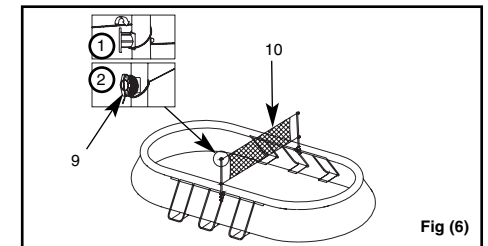

6. Attach one side of the Volleyball Net (10) starting from the top Volleyball Net Fastener (9) and then the bottom fastener. Loop the rope around the fastener (9) several times and secure the end of the rope to the two notches in the fastener. **NOTE:** Adjust the length of the rope to be looped around the fasteners depending on the size of the pool. Repeat this procedure for the other pole.