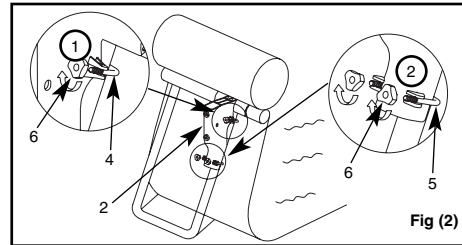

3. Attach two Volleyball Net Fasteners (9) to the Volleyball Pole (7). Ensure the Volleyball Net Fasteners (9) are facing outward.