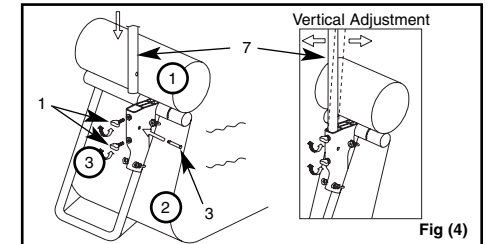

Set Up Instructions (cont.)

4. Insert the assembled volleyball pole into the Pole Bracket (2). Secure the pole to the bracket with a Long Pin (3). Clockwise screw in the two Control Screws (1) to adjust the pole vertically position.

NOTE: Adjust the pole inclination by adjusting the two Control Screws (1). Do not over tighten or use tool such as pliers.

5. Locate the opposite "U-shape" leg and attach the second Pole Bracket (2) to the "U-shape" leg, repeat steps #1 to #4.